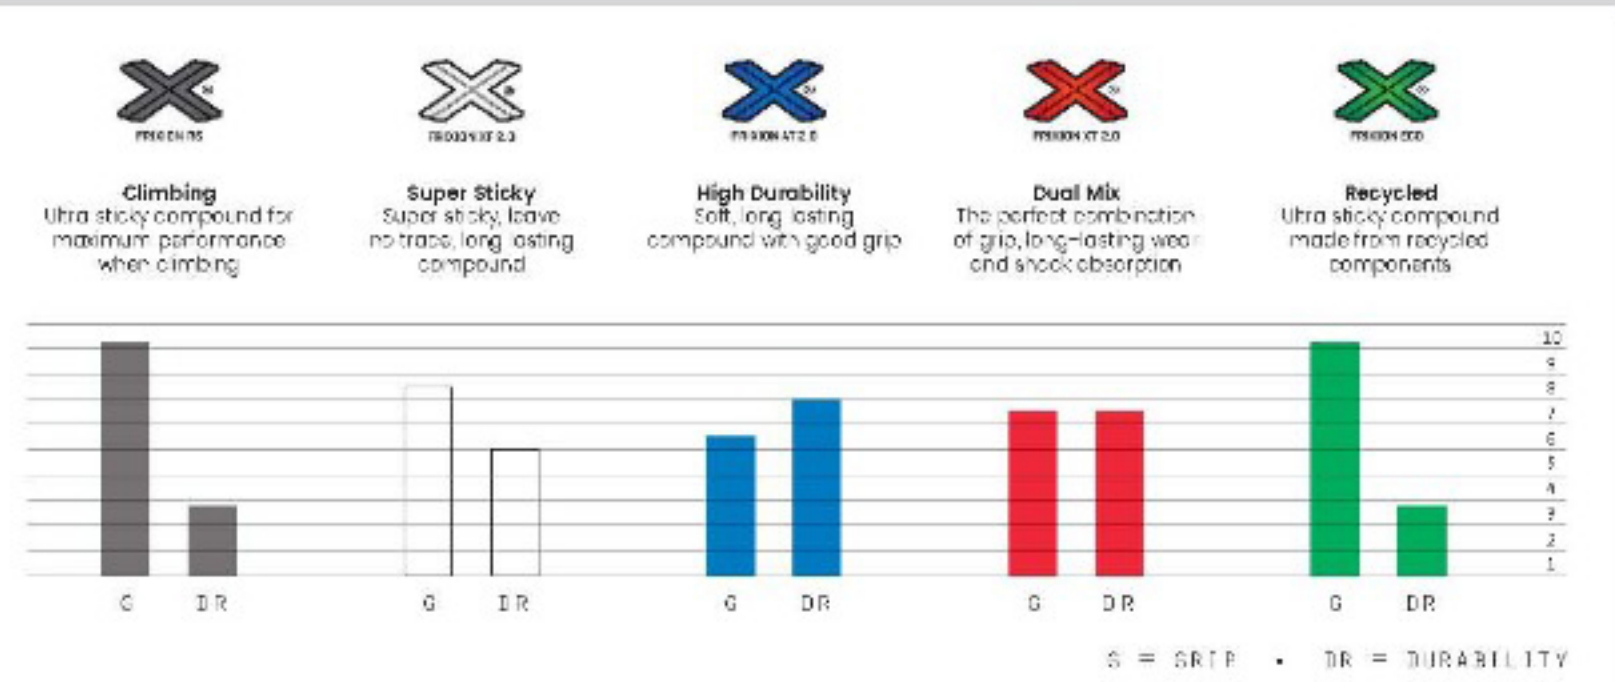

FRIXION 2.0 RUBBER

FriXion® sticky rubbers are specifically designed for mountain sports. FriXion® rubber is custom formulated for maximum performance for each intended sport. FriXion® gives you the optimum balance between stickiness and durability for a noticeable performance advantage.

IMPACT BRAKE SYSTEM™

Designed to reduce up to 20% of the impact forces acting on the feet, legs and back with each step while walking on hard ground. Due to the slanted and opposing angles of the lugs, the impact forces are reduced. The opposing slanted lugs actually deform upon impact to absorb 20% of the shock imposed upon the body. The Impact Brake System™ soles also offer superior grip on very steep terrain & increase traction by 20% due to the sculpted heel brake, offset lugs and the synergy with the asymmetric axis of the foot.