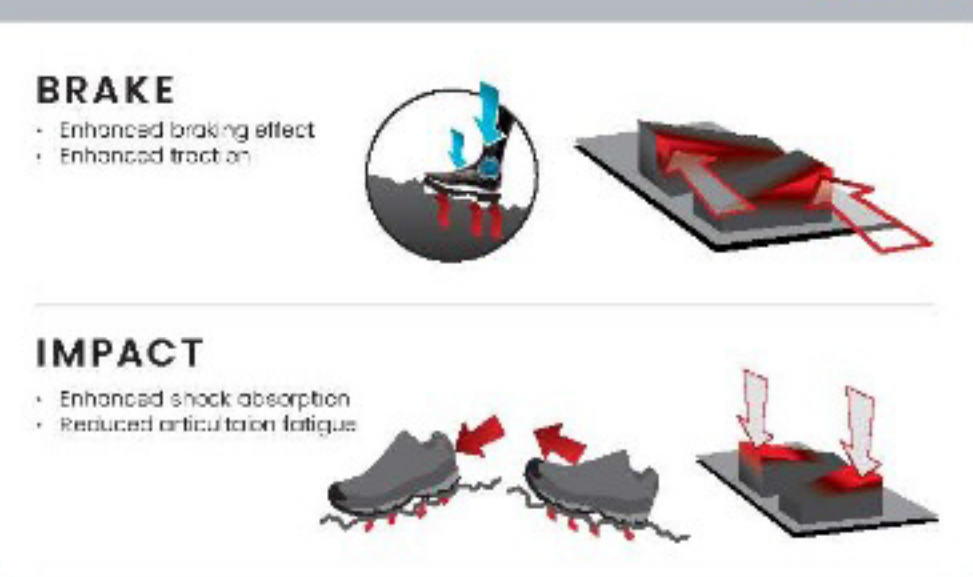

GORE-TEX®

GORE-TEX® is an incredibly strong microporous material with an amazing list of characteristics including low water absorption and good weathering properties. The GORE-TEX® membrane makes products durably waterproof, windproof and breathable so that you stay dry and comfortable, no matter the conditions.