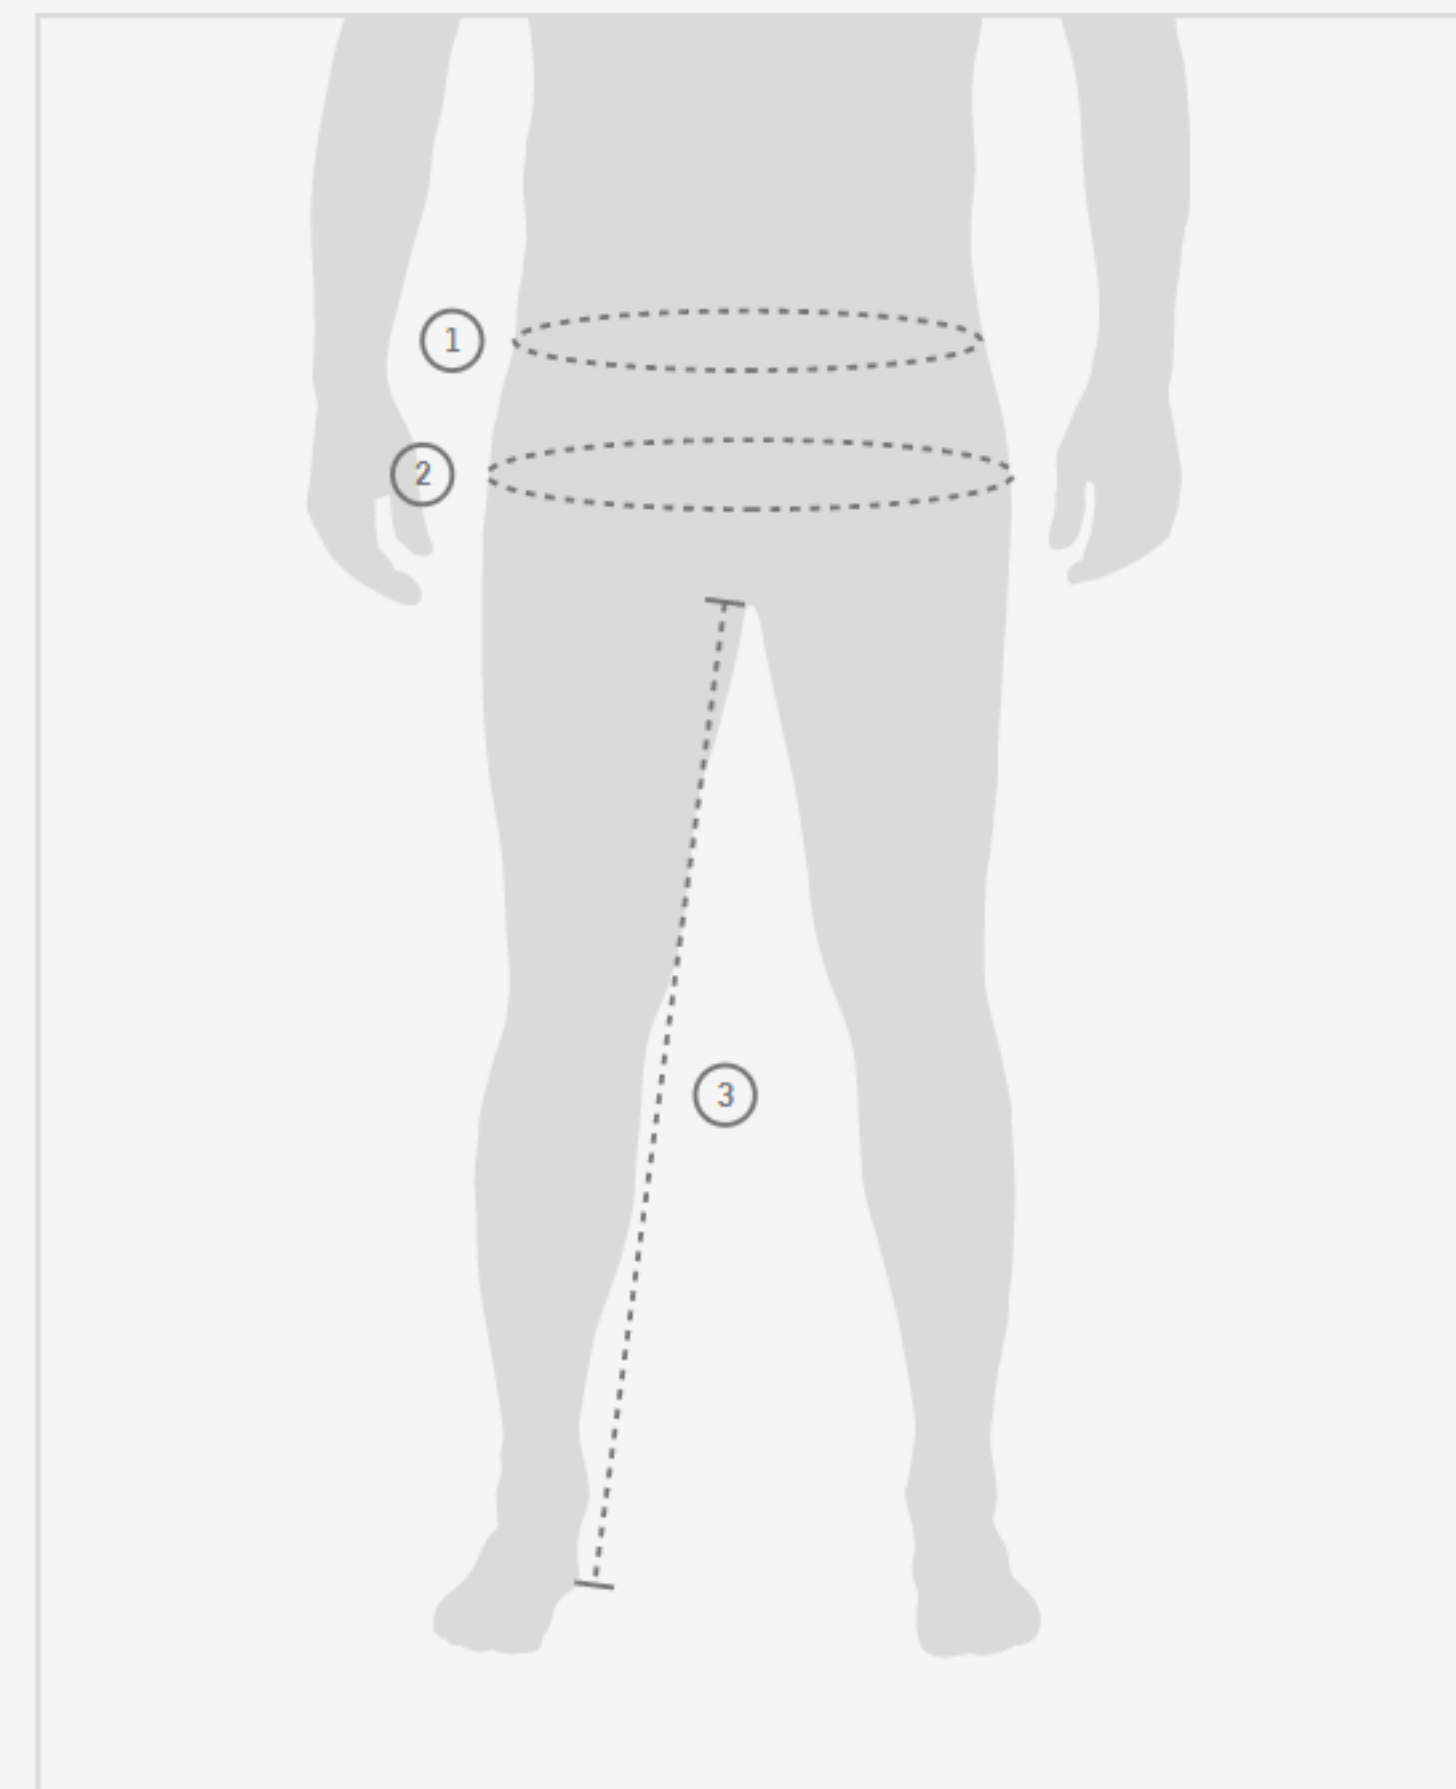

Men's Pants

Metric [Imperial](#)

Measures	XS	S	M	L	XL	XXL
Body height	5' 5" - 5' 9"	5' 7" - 5' 10"	5' 9" - 5' 12"	5' 10" - 6' 1"	5' 12" - 6' 4"	6' 1" - 6' 5"
1. Waist ?	28" - 29.9"	30.3" - 32.3"	32.7" - 35"	35.4" - 37.4"	37.8" - 39.8"	40.2" - 42.1"
2. Seat ?	33.5" - 35.8"	36.2" - 38.2"	38.6" - 40.6"	40.9" - 42.9"	43.3" - 45.3"	45.7" - 47.6"
3. Inside leg length ?	30.3" - 31.1"	31.1" - 31.9"	31.9" - 32.7"	32.7" - 33.5"	33.5" - 34.3"	34.3" - 35"