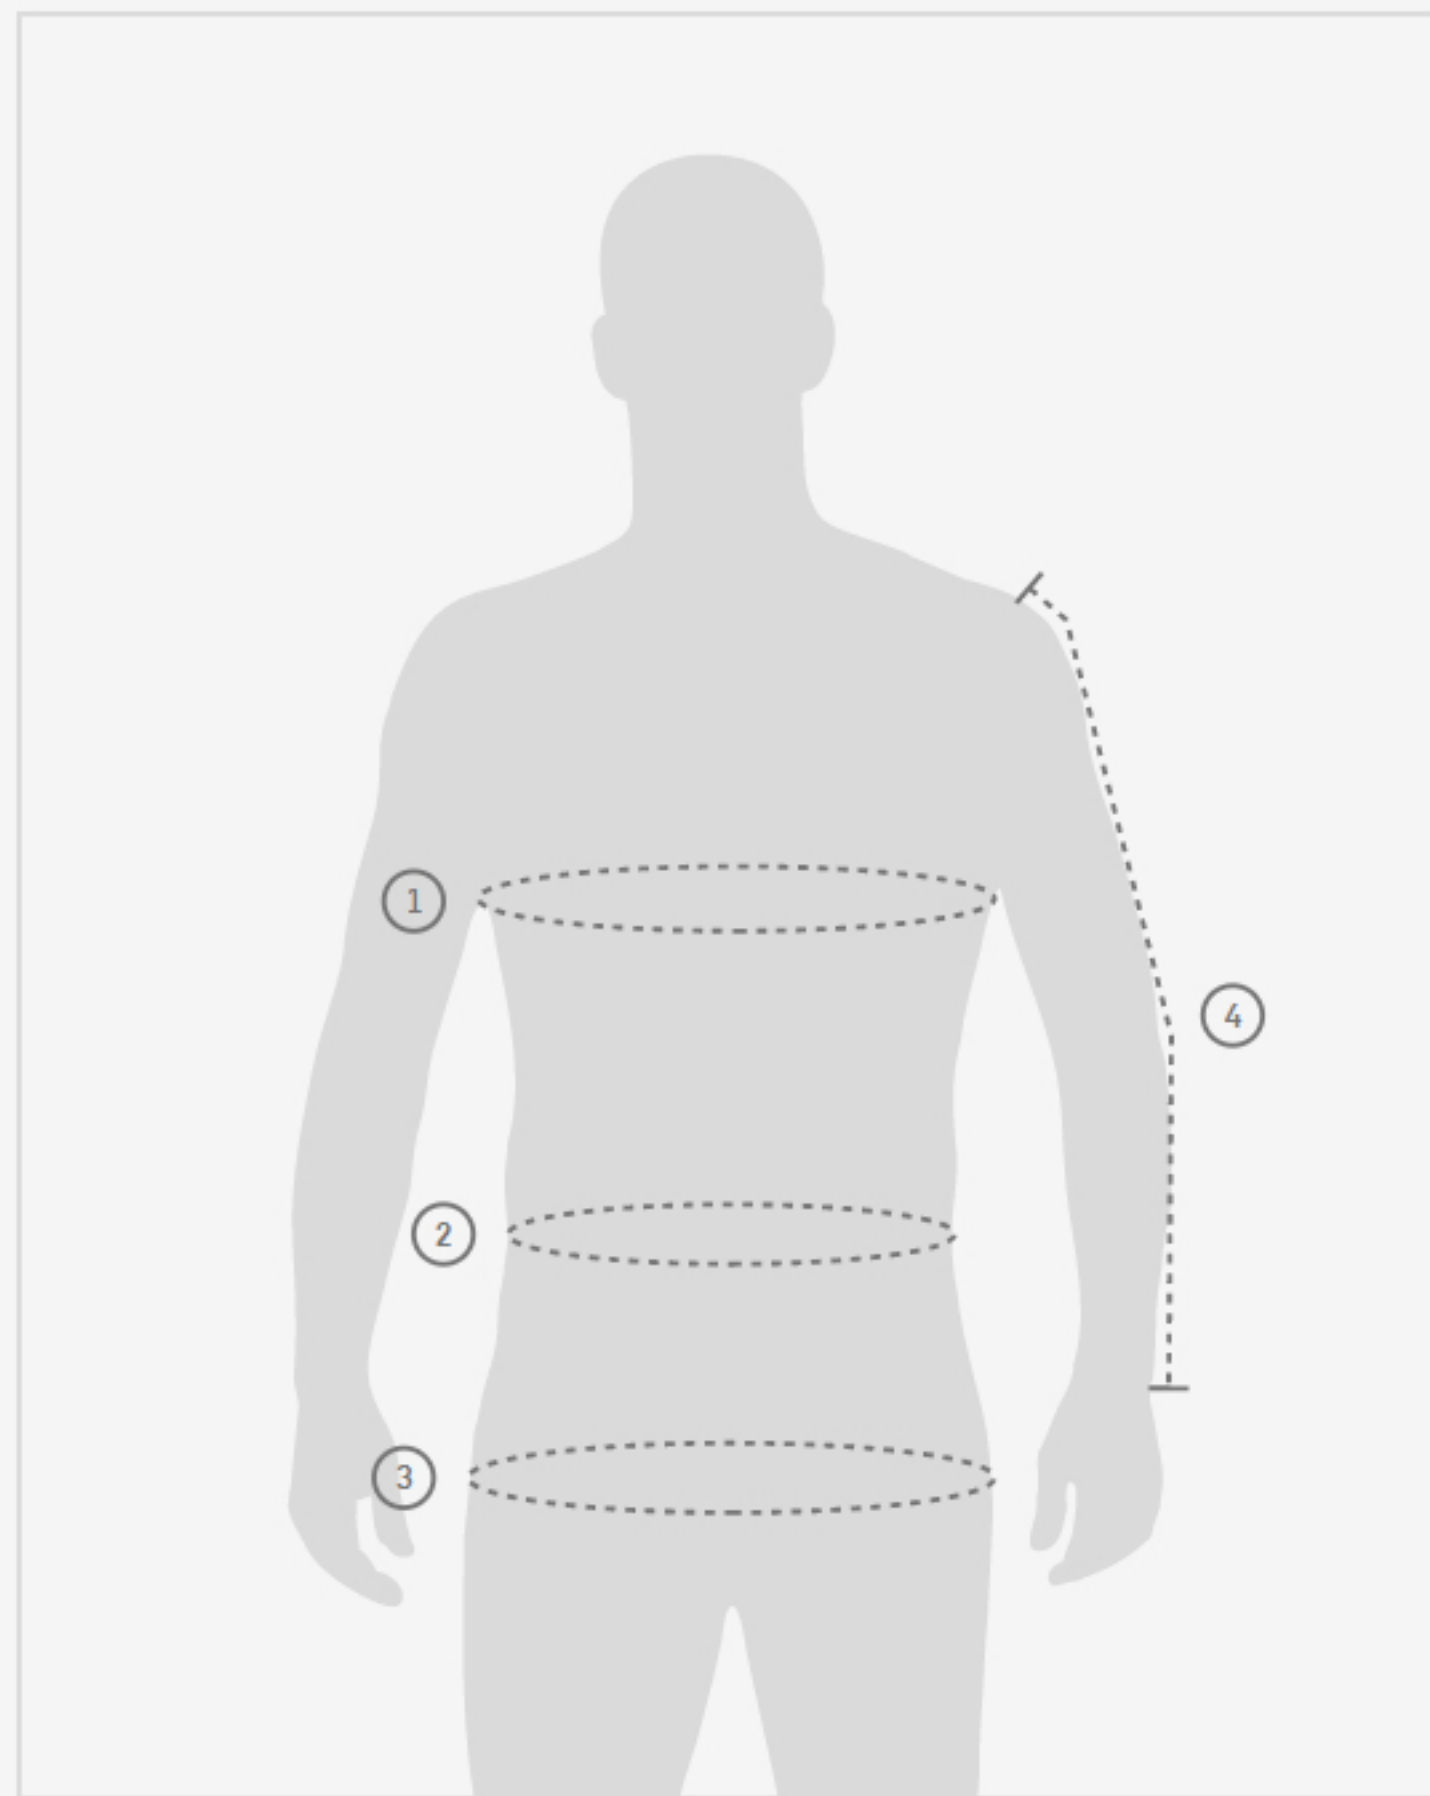

Men's Jacket/Tops

Metric [Imperial](#)

Measures	XS	S	M	L	XL	XXL
Body height	5' 5" - 5' 9"	5' 7" - 5' 10"	5' 9" - 5' 12"	5' 10" - 6' 1"	5' 12" - 6' 4"	6' 1" - 6' 5"
1. Chest ?	33.5" - 35.4"	35.8" - 37.8"	38.2" - 40.2"	40.6" - 42.5"	42.9" - 44.9"	45.3" - 47.6"
2. Hip ?	30.3" - 32.3"	32.7" - 34.6"	35" - 37.4"	37.8" - 39.8"	40.2" - 42.1"	42.5" - 44.5"
3. Seat ?	33.5" - 35.8"	36.2" - 38.2"	38.6" - 40.6"	40.9" - 42.9"	43.3" - 45.3"	45.7" - 47.6"
4. Arm length ?	22.8" - 23.6"	24" - 24.4"	24.4" - 24.8"	25.2" - 25.6"	25.6" - 26"	26.4" - 26.8"