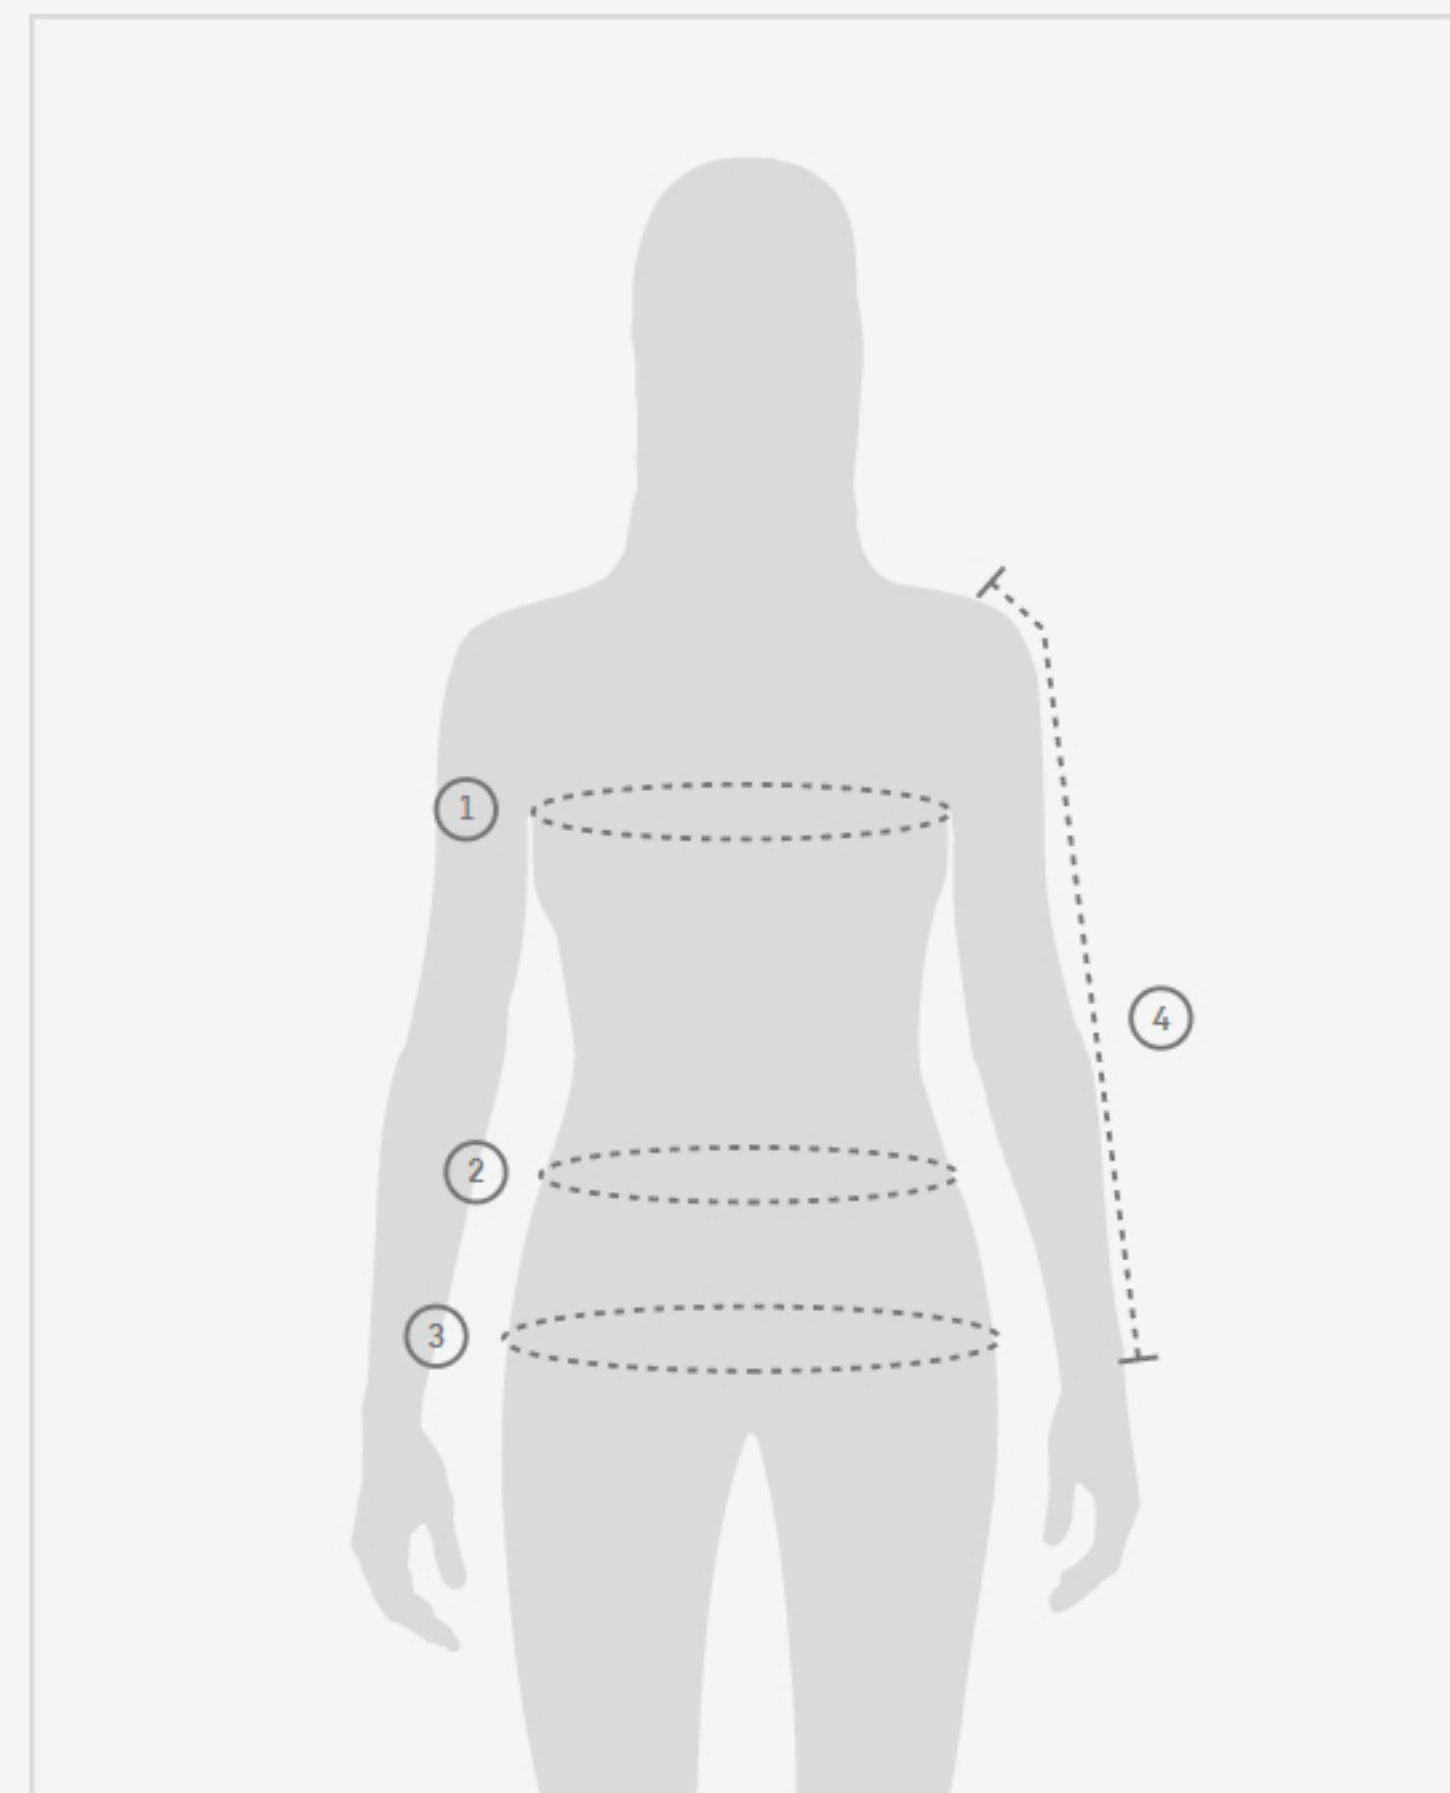

Women's Jacket/Tops

Metric [Imperial](#)

Measures	XS	S	M	L	XL
Body height	5' 1" - 5' 5"	5' 3" - 5' 6"	5' 5" - 5' 9"	5' 6" - 5' 10"	5' 8" - 5' 12"
1. Chest ?	30.3" - 32.3"	32.7" - 34.6"	35" - 37"	37.4" - 39.4"	39.8" - 42.1"
2. Hip ?	29.9" - 32.3"	32.7" - 34.6"	35" - 37"	37.4" - 39.4"	39.8" - 42.5"
3. Seat ?	33.9" - 35.8"	36.2" - 38.2"	38.6" - 40.6"	40.9" - 42.9"	43.3" - 45.3"
4. Arm length ?	22.4" - 22.8"	22.8" - 23.2"	23.6" - 24"	24" - 24.4"	24.8" - 25.6"