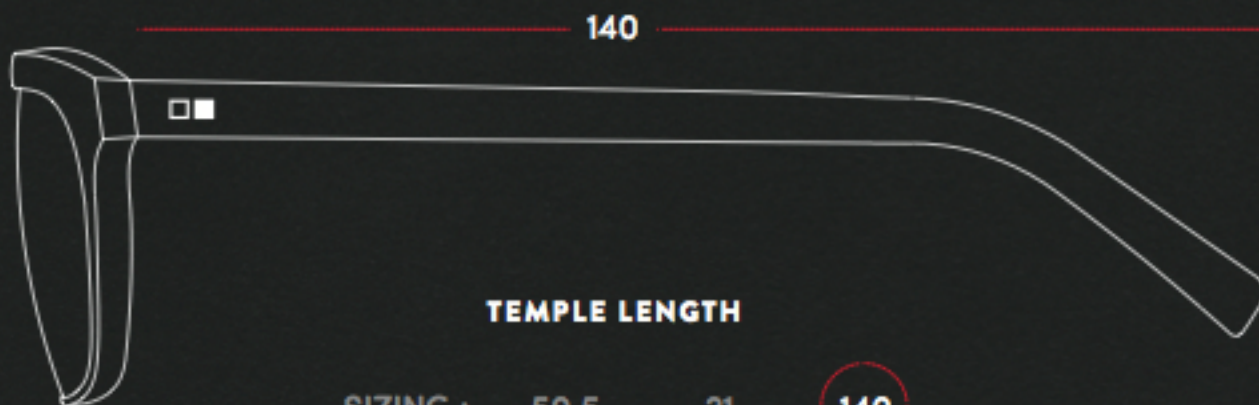

FRAME DIMENSIONS

LENS WIDTH

SIZING : 50.5 - 21 - 140

BRIDGE WIDTH / DISTANCE BETWEEN LENSES

SIZING : 50.5 - 21 - 140

TEMPLE LENGTH

SIZING : 50.5 - 21 - 140