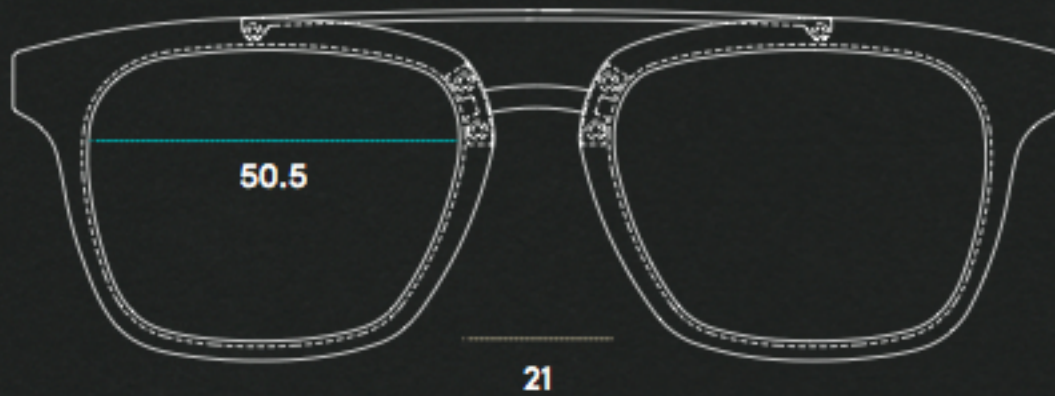

FRAME DIMENSIONS

LENS WIDTH

SIZING : 50.5 - 21 - 140

BRIDGE WIDTH / DISTANCE BETWEEN LENSES

SIZING : 50.5 - 21 - 140

TEMPLE LENGTH

SIZING : 50.5 - 21 - 140