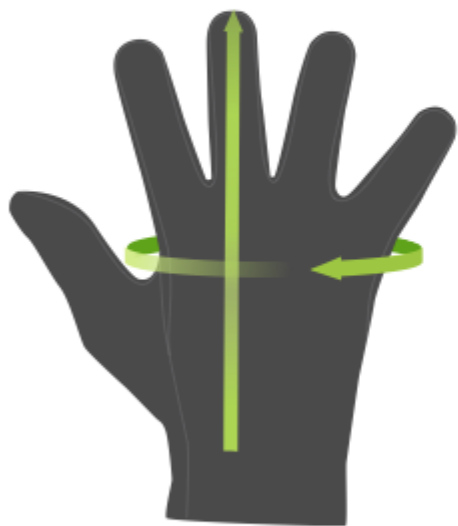

GLOVES

Measurement shown in: **IN**

MENS'S	S/7	M/8	L/9	XL/10
CIRCUM	7 - 7¼	8 - 8½	9 - 9½	9½ - 10
LENGTH	6½ - 7	7½ - 8	8½ - 9	9 - 9½

HOW TO MEASURE

Measure around a flat hand at the knuckles, do not include your thumb. Also measure your hand length from the base of your palm to the end of your middle finger. Use the larger of the two measurements to select your glove size.

GLOVES

Measurement shown in: **CM**

MENS'S	S/7	M/8	L/9	XL/10
CIRCUM	17.8 - 19.7	20.3 - 21.6	22.8 - 24.1	24.1 - 25.4
LENGTH	16.5 - 17.8	19.7 - 20.3	21.6 - 22.8	22.8 - 24.1