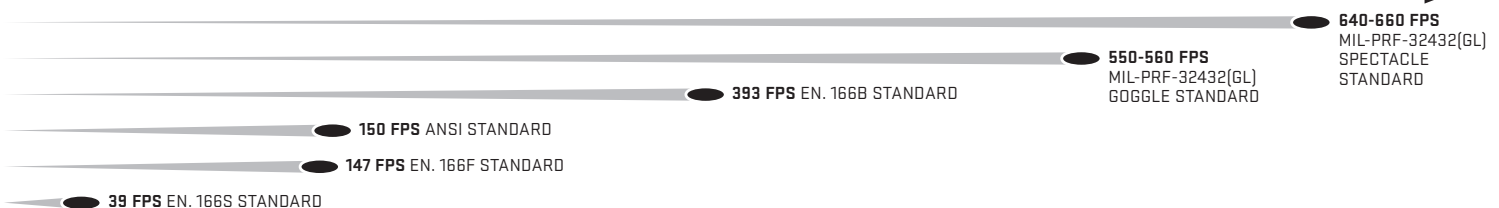

WILEY X PT-1 MEETS ANSI, EN166 AND MILITARY V0 BALLISTIC STANDARDS

WILEY X, INC., USA 7800 Patterson Pass Rd. Livermore, CA 94550 USA
Tel: 1.800.776.7842 // Fax: 925.455.8860 // www.wileyx.com

Wiley X Europe LLC, Sondergade 8-10, 7570 Vemb, Denmark
Tel: +45.96.93.00.45 // Fax: +45.96.93.00.40 // www.wileyx.eu