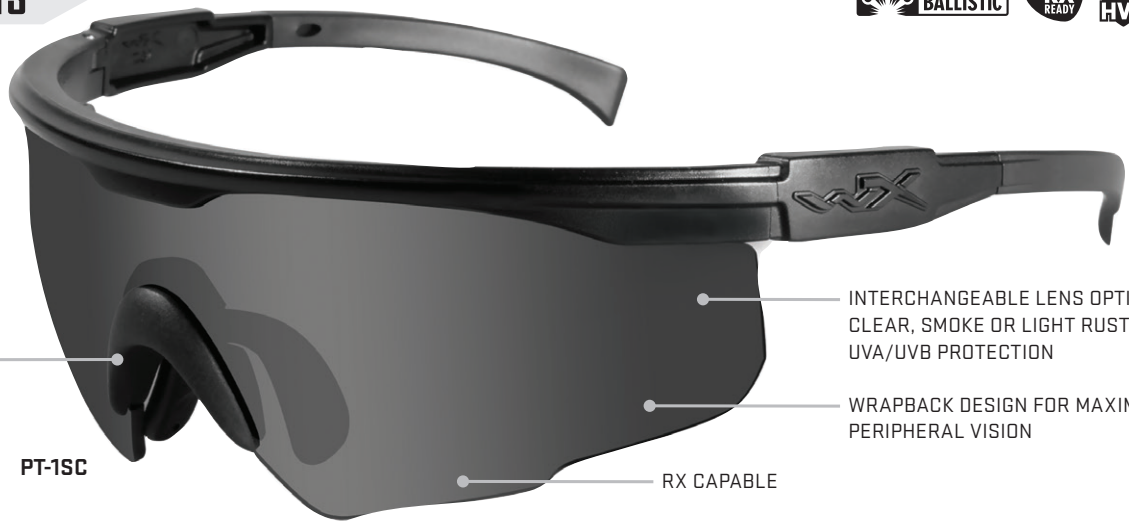

# WILEY X

ABSOLUTE. PREMIUM. PROTECTION.™

## PT-1

### SPECIFICATIONS

RX INSERT PTX

TAKE FLIGHT™  
NOSE PIECE ADJUSTS  
TO ANY NOSE BRIDGE

PT-1SC

RX CAPABLE

INTERCHANGEABLE LENS OPTIONS:  
CLEAR, SMOKE OR LIGHT RUST 100%  
UVA/UVB PROTECTION

WRAPBACK DESIGN FOR MAXIMUM  
PERIPHERAL VISION